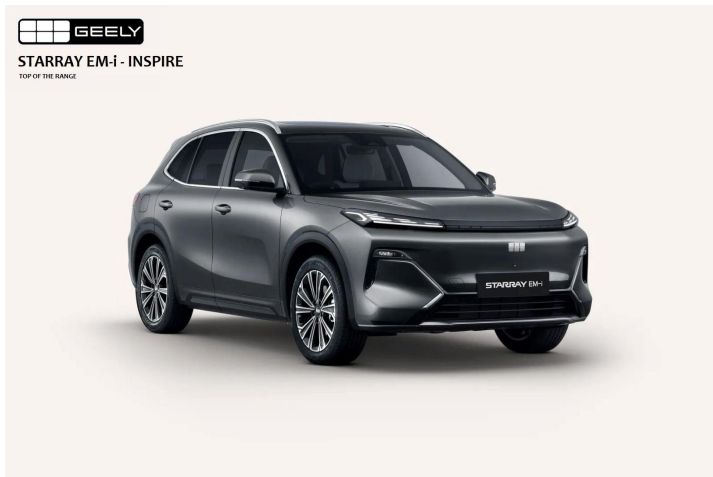

2025 Demo Geely Starray EM-i P145 Inspire SUV

\$41,888 *

Rego: S298DHH, Stock#: E05322

GEELY FINANCE OFFER: (until 30 April 2026) - FREE Stamp Duty & Registration
GEELY BENEFITS: - 7 Yr UNLIMITED Km
NEW CAR WARRANTY expiry: JAN 2033 - Up to 7 Yrs
ROADSIDE ASSIST until: JAN 2033 - 8 Yr EV BATTERY WARRANTY expiry: JAN 2034
VEHICLE DETAILS: - DEMO // MY26 // 2026 Registered - SUPER HYBRID (Petrol/Electric) - Geely STARRAY // INSPIRE (top of the range) - 5 Seat SUV // Auto - Volcanic Grey PREMIUM Paint - Black PREMIUM Trim - 1.5 Litre Engine (73kW) Electric Motor (160kW) - Fuel Consumption (WLTP) 2.4 L/100 Kms
SELECTION OF FEATURES: - Wireless & Wired APPLE CarPlay & ANDROID Auto - GLASS ROOF with Electric SUNROOF & BLIND - LEATHER with HEATED & VENTILATED Front Seats - 16 Speaker PREMIUM 1,000W Sound - 13.8 inch HD Head-Up...

Year	2025
Kilometres	1,502 km
ANCAP Rating	★★★★★
Engine	1.5L - 4 Cylinders
Transmission	Automatic
Drivetrain	Front Wheel Drive
VIN	LB3P11SD7TH305024

Induction	Aspirated
Body Type	SUV
Colour	Volcanic Grey
Doors	5
Fuel Type	Hybrid
Fuel Consumption	2.4 L/100km